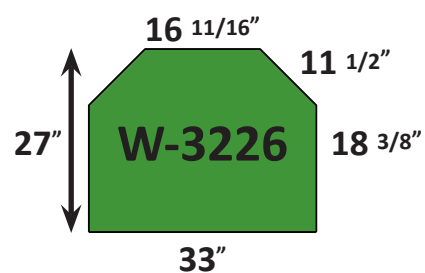

Graysen Woods

Hearth Pad Dimensions Guide

Pad dimensions shown are general stocking sizes, please contact us for your custom hearth pad needs.

www.graysenwoods.com

Original Series Standard Pads

Elite Series Standard Pads