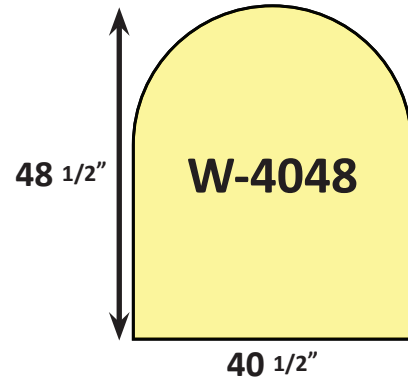

Graysen Woods

Hearth Pad Dimensions Guide

Pad dimensions shown are general stocking sizes, please contact us for your custom hearth pad needs.

www.graysenwoods.com

Original Series Standard Pads

Elite Series Standard Pads