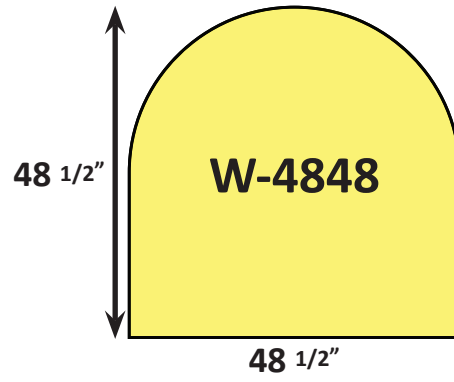

Graysen Woods

Hearth Pad Dimensions Guide

Pad dimensions shown are general stocking sizes, please contact us for your custom hearth pad needs.

www.graysenwoods.com

Original Series Standard Pads

Elite Series Standard Pads