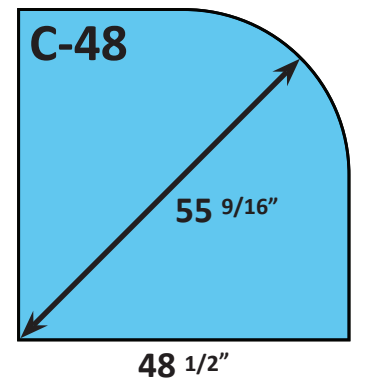

Elite Series Corner Pads