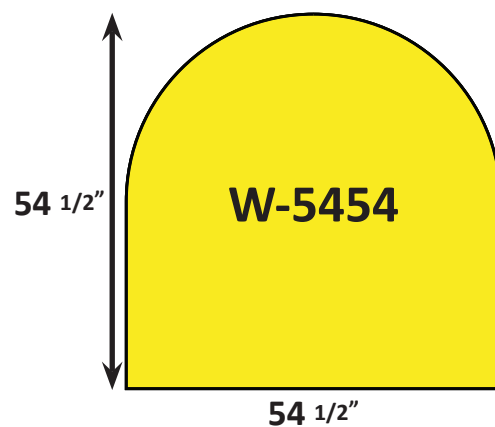

Graysen Woods

Hearth Pad Dimensions Guide

Pad dimensions shown are general stocking sizes, please contact us for your custom hearth pad needs.

www.graysenwoods.com

Original Series Standard Pads

Elite Series Standard Pads