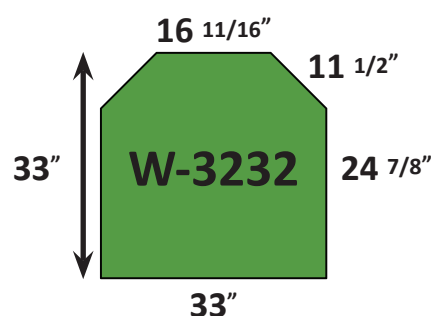

Graysen Woods

Hearth Pad Dimensions Guide

Pad dimensions shown are general stocking sizes, please contact us for your custom hearth pad needs.

www.graysenwoods.com

Original Series Standard Pads

Elite Series Standard Pads