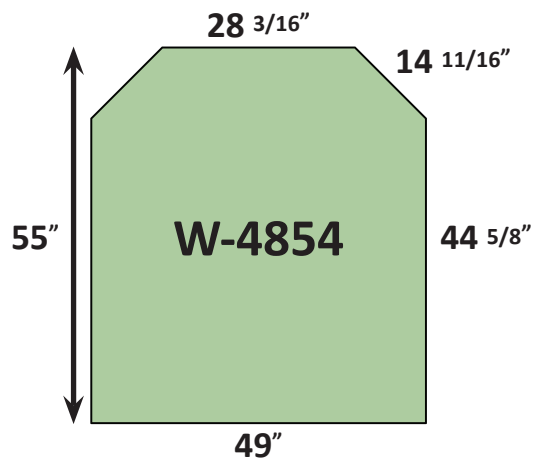

Graysen Woods

Hearth Pad Dimensions Guide

Pad dimensions shown are general stocking sizes, please contact us for your custom hearth pad needs.

www.graysenwoods.com

Original Series Standard Pads

Elite Series Standard Pads