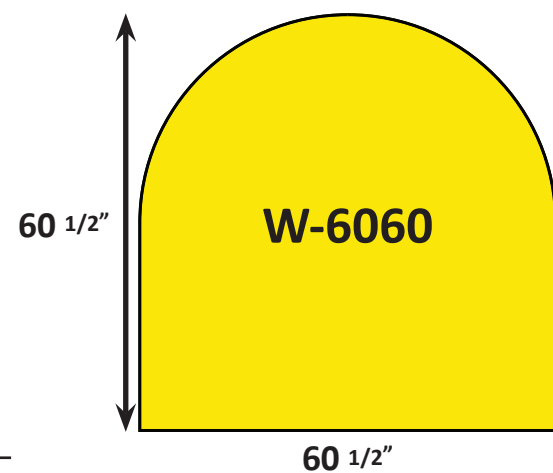

Graysen Woods

Hearth Pad Dimensions Guide

Pad dimensions shown are general stocking sizes, please contact us for your custom hearth pad needs.

www.graysenwoods.com

Original Series Standard Pads

Elite Series Standard Pads