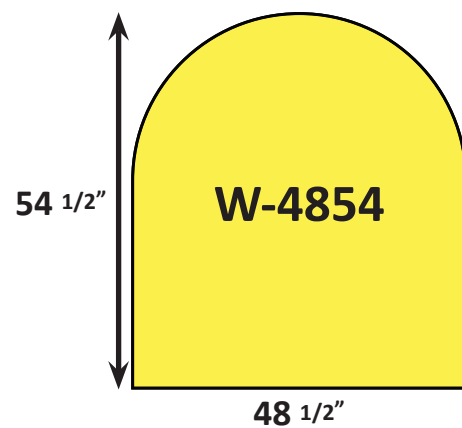

Graysen Woods

Hearth Pad Dimensions Guide

Pad dimensions shown are general stocking sizes, please contact us for your custom hearth pad needs.

www.graysenwoods.com

Original Series Standard Pads

Elite Series Standard Pads