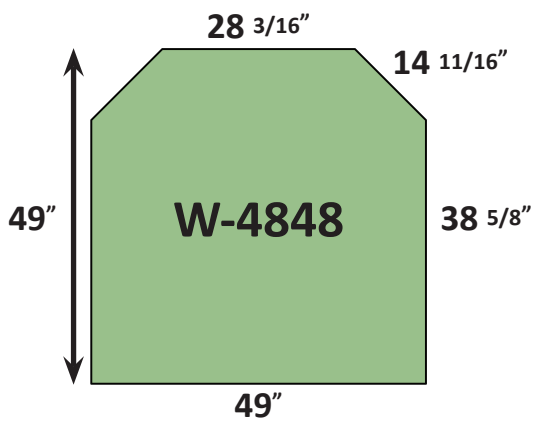

Graysen Woods

Hearth Pad Dimensions Guide

Pad dimensions shown are general stocking sizes, please contact us for your custom hearth pad needs.

www.graysenwoods.com

Original Series Standard Pads

Elite Series Standard Pads