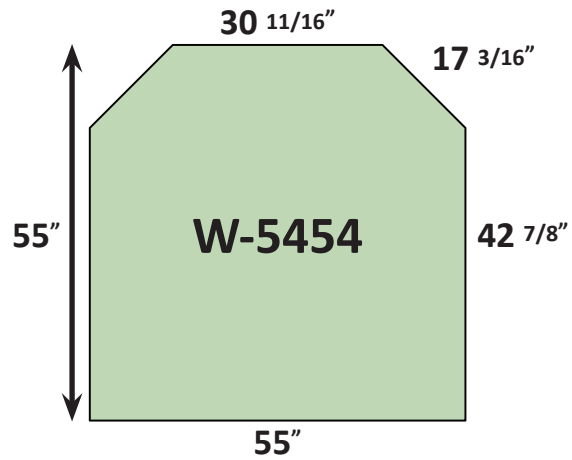

Graysen Woods

Hearth Pad Dimensions Guide

Pad dimensions shown are general stocking sizes, please contact us for your custom hearth pad needs.

www.graysenwoods.com

Original Series Standard Pads

Elite Series Standard Pads